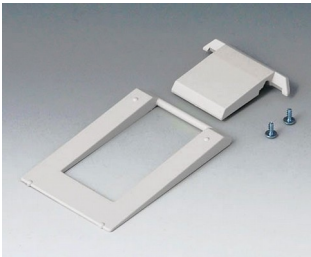

Accessory

A9250907
Tilt foot bar
ABS (UL 94 HB)
off-white RAL 9002