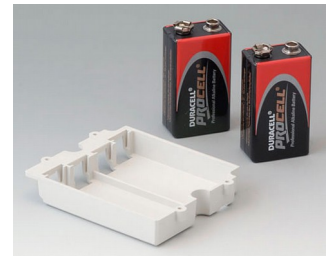

A9160003
Plug-in contact, 1 x 9 V (PP3)

A9161002
Set of battery clips, 2 x 9 V or 4 x AA
Steel
tin-plated

A9173010
9 V contact kit, 1 x 9 V
ABS (UL 94 HB)

A9174002
Battery compartment, 2 x 9 V
ABS (UL 94 HB)
off-white RAL 9002