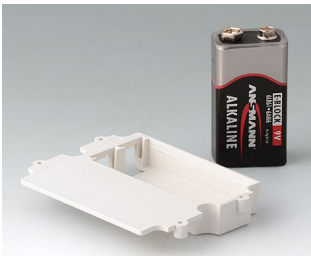

A9160003
Plug-in contact, 1 x 9 V (PP3)

A9161002
Set of battery clips, 2 x 9 V or 4 x AA
Steel
tin-plated

A9173010
9 V contact kit, 1 x 9 V
ABS (UL 94 HB)

A9174002
Battery compartment, 2 x 9 V
ABS (UL 94 HB)
off-white RAL 9002