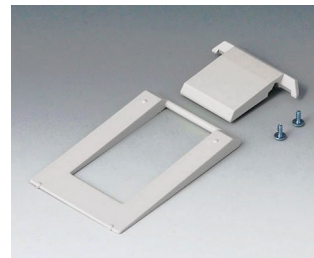

A9250907
Tilt foot bar
ABS (UL 94 HB)
off-white RAL 9002