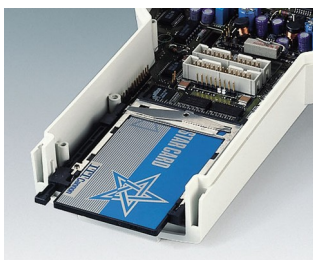

DATEC-CONTROL

Handheld enclosures for large graphics displays

These ergonomic plastic enclosures have a large head section for installing bigger display modules with graphics capability.

- installation of standard size LCDs and graphics display modules
- narrow holding area for user comfort
- high protection class: IP 65 (XS, S) or IP 54 (M, L) when using the sealing kits and display windows (accessories)
- four sizes each in two colours
- **DATEC-CONTROL XS**
with/without screw-in battery cradles, 2 x AA, 3 x AA / 1 x 9 V cells; battery lid optionally with latch and/or fixed by screws; station for ergonomically inclined desk case applications
- **DATEC-CONTROL S**
with/without screw-in battery cradles, 4 x AA / 1 x 9 V cells; battery lid optionally with latch and/or fixed by screws; station for ergonomically inclined desk case applications
- **DATEC-CONTROL M, L**
with/without plug-in battery packs, up to 5 x AA cells; with mounting for PCMCIA holders; separate desk and wall stations for battery charging and/or data downloading
- easy transmission of data and charging current, station and contacts as accessories
- wall suspension element for secure storage of the enclosure (accessory)
- protectors absorb impacts and protect surfaces, sizes M and L additional with shoulder strap
- recessed operating area for protecting the membrane keypad
- internal fastening pillars for PCBs