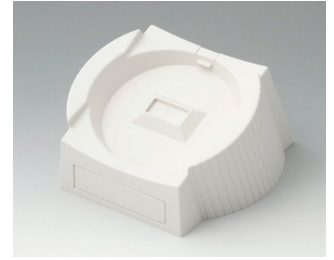

DATEC-CONTROL

A9178007
 Contacts, male
 gold-plated

A9178118
 Battery compartment holder
 PC
 volcano

A9178128
 Battery compartment, M/L, 4 x
 AA
 PC
 volcano

A9178137
 Station, Vers. I
 ABS (UL 94 HB)
 off-white RAL 9002