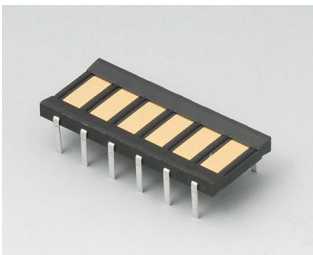

A9226337
Wall suspension element
ABS (UL 94 HB)
off-white RAL 9002

A9226339
Wall suspension element
ABS (UL 94 HB)
black RAL 9005

Accessory "carrying"

A910002
Ring eyelet
PA 6
volcano

Accessory

A9178008
Contacts, female
gold-plated