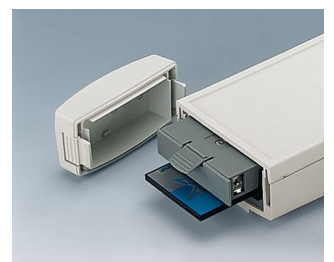

DATEC-CONTROL

Handheld enclosures for large graphics displays

These ergonomic plastic enclosures have a large head section for installing bigger display modules with graphics capability.

- installation of standard size LCDs and graphics display modules
- narrow holding area for user comfort
- high protection class: IP 65 (XS, S) or IP 54 (M, L) when using the sealing kits and display windows (accessories)
- four sizes each in two colours
- **DATEC-CONTROL XS**
with/without screw-in battery cradles, 2 x AA, 3 x AA / 1 x 9 V cells; battery lid optionally with latch and/or fixed by screws; station for ergonomically inclined desk case applications
- **DATEC-CONTROL S**
with/without screw-in battery cradles, 4 x AA / 1 x 9 V cells; battery lid optionally with latch and/or fixed by screws; station for ergonomically inclined desk case applications
- **DATEC-CONTROL M, L**
with/without plug-in battery packs, up to 5 x AA cells; with mounting for PCMCIA holders; separate desk and wall stations for battery charging and/or data downloading
- easy transmission of data and charging current, station and contacts as accessories
- wall suspension element for secure storage of the enclosure (accessory)
- protectors absorb impacts and protect surfaces, sizes M and L additional with shoulder strap
- recessed operating area for protecting the membrane keypad
- internal fastening pillars for PCBs