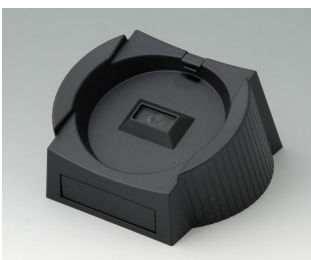

DATEC-CONTROL

A9178007
 Contacts, male
 gold-plated

A9178118
 Battery compartment holder
 PC
 volcano

A9178128
 Battery compartment, M/L, 4 x
 AA
 PC
 volcano

A9178137
 Station, Vers. I
 ABS (UL 94 HB)
 off-white RAL 9002