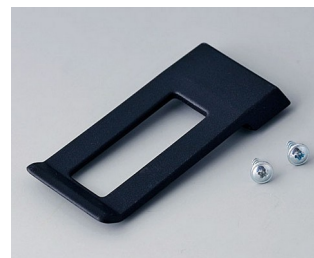

A9172109
Belt/Pocket clip
ABS (UL 94 HB)
black RAL 9005
62x30mm