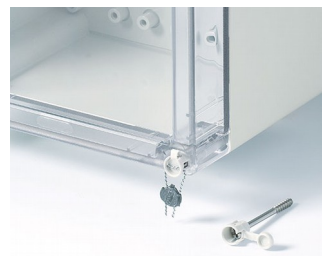

IN-BOX

Tough industrial plastic enclosures

As enclosures for terminal installations, as well as for electronics equipment, the IN-BOX series offers versatile options for electrical and electronics engineers.

- nine base enclosures with high gloss surfaces and different heights
- two standard materials: ABS (UL 94 HB) or PC (V-2);
the complete enclosures in PC comply with fire safety standard UL 94 5V (better than V-0), although the material only has the classification V-2
- high protection classes IP 66/67; sealing gasket pre-foamed in the top
- high impact strength IK07 (ABS) and IK08 (PC)
- top parts in case colour or transparent
- efficient quarter-turn lid screws in stainless steel
- recessed operating area for protecting a membrane keypad or decorative foil/label
- direct wall mounting or exterior wall mounting with wall mounting brackets; if required an internal hinge kit can be supplied as an accessory
- optional security kit for use with lead tags
- DIN rails and mounting plates for individual installation and configurations
- internal screw pillars for PCBs, DIN rails and mounting plates