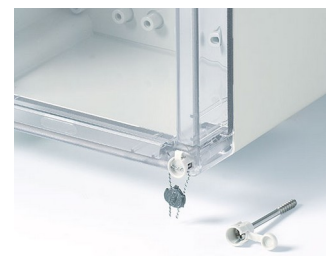

IN-BOX

Tough industrial plastic enclosures

As enclosures for terminal installations, as well as for electronics equipment, the IN-BOX series offers versatile options for electrical and electronics engineers.

- nine base enclosures with high gloss surfaces and different heights
- two standard materials: ABS (UL 94 HB) or PC (V-2);
the complete enclosures in PC comply with fire safety standard UL 94 5V (better than V-0), although the material only has the classification V-2
- RF permeable enclosure materials
- high protection classes IP 66/67; sealing gasket pre-foamed in the top
- high impact strength IK07 (ABS) and IK08 (PC)
- top parts in case colour or transparent
- efficient quarter-turn lid screws in stainless steel
- recessed operating area for protecting a membrane keypad or decorative foil/label
- direct wall mounting or exterior wall mounting with wall mounting brackets; if required an internal hinge kit can be supplied as an accessory
- optional security kit for use with lead tags
- DIN rails and mounting plates for individual installation and configurations
- internal screw pillars for PCBs, DIN rails and mounting plates