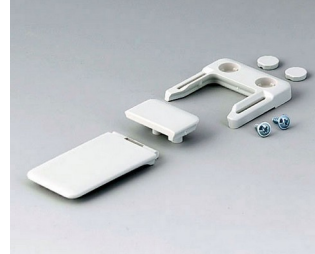

CARRYING ACCESSORIES

Belt/pocket clips, key rings, eyelets, lanyards, belt straps and wrist straps for comfortable carrying and personal use of the device.

Customising Options

What do you still need for your own very personal product? We can supply enclosures and tuning knobs with all necessary modifications for fitting your electronic components. Customising options for Carrying accessories

Machining

Lacquering

Printing

Laser marking

Installation / Assembly
of accessories

CARRYING ACCESSORIES

Select Versions

A9100001
Ring eyelet
PA 6
volcano

A9100002
Ring eyelet
PA 6
volcano

A9152047
Combi-Clip
ABS (UL 94 HB)
off-white RAL 9002
45x27mm

A9152048
Combi-Clip
ABS (UL 94 HB)
lava
45x27mm

A9152049
Combi-Clip
ABS (UL 94 HB)
black RAL 9005
45x27mm

A9164001
Key ring
Steel
nickel-plated
20.5mm