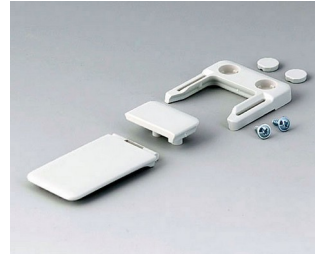

# CARRYING ACCESSORIES

## Select Versions

**A9100001**  
Ring eyelet  
PA 6  
volcano

**A9100002**  
Ring eyelet  
PA 6  
volcano

**A9152047**  
Combi-Clip  
ABS (UL 94 HB)  
off-white RAL 9002  
45x27mm

**A9152048**  
Combi-Clip  
ABS (UL 94 HB)  
lava  
45x27mm