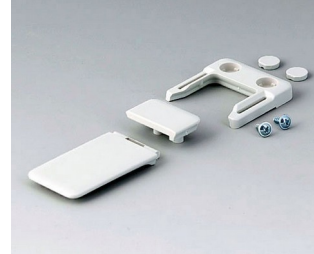

CARRYING ACCESSORIES

Belt/pocket clips, key rings, eyelets, lanyards, belt straps and wrist straps for comfortable carrying and personal use of the device.

Customising Options

What do you still need for your own very personal product? We can supply enclosures and tuning knobs with all necessary modifications for fitting your electronic components. Customising options for Carrying accessories

Machining

Lacquering

Printing

Laser marking

Installation / Assembly
of accessories

CARRYING ACCESSORIES

Select Versions

A9100001
Ring eyelet
PA 6
volcano

A9100002
Ring eyelet
PA 6
volcano

A9152047
Combi-Clip
ABS (UL 94 HB)
off-white RAL 9002
45x27mm

A9152048
Combi-Clip
ABS (UL 94 HB)
lava
45x27mm

A9152049
Combi-Clip
ABS (UL 94 HB)
black RAL 9005
45x27mm

A9164001
Key ring
Steel
nickel-plated
20.5mm