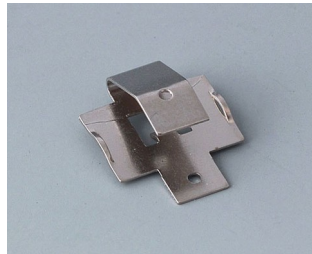

BATTERY COMPARTMENTS AND HOLDERS,

GEHÄUSE
SYSTEME

BUTTON CELL HOLDERS

Accessory "battery"

A9156002
Plug-in contact, 1 x 9 V (PP3)

A9161001
Set of battery clips, 4 x AA
Steel
tin-plated

A9193003
Battery-clips, double contact
Steel
tin-plated

A9193004
Battery-clips, single contact
Steel
tin-plated

A9193005
Battery clips, double contact
Steel
nickel-plated

A9193006
Battery-clips, single contact
Steel
nickel-plated

A9193008
Battery clips, double contact
CuBe
nickel-plated