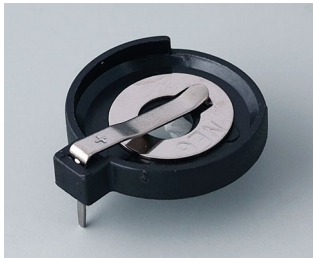

Machining

Printing

Laser marking

Installation / Assembly
of accessories

BATTERY COMPARTMENTS AND HOLDERS,

GEHÄUSE
SYSTEME

BUTTON CELL HOLDERS

Select Versions

A9156001
Battery holder, 2 x AA
PP
black RAL 9005

A9156003
Battery holder, 1 x 9 V (PP3)
Steel
nickel-plated

A9174004
Battery compartment, 4 x AA
ABS (UL 94 HB)
off-white RAL 9002

A9193037
Button cell holder, Ø 20 mm

A9193038
Button cell holder, Ø 23 mm

A9193039
Button cell holder, Ø 12 mm

A9193040
Button cell holder, Ø 16 mm

A9250250
Battery spacer
PE foam
50x25x4mm

A9250251
Battery spacer
PE foam
50x25x3mm

A9301330
Battery holder, 3 x AA
PA
black RAL 9005