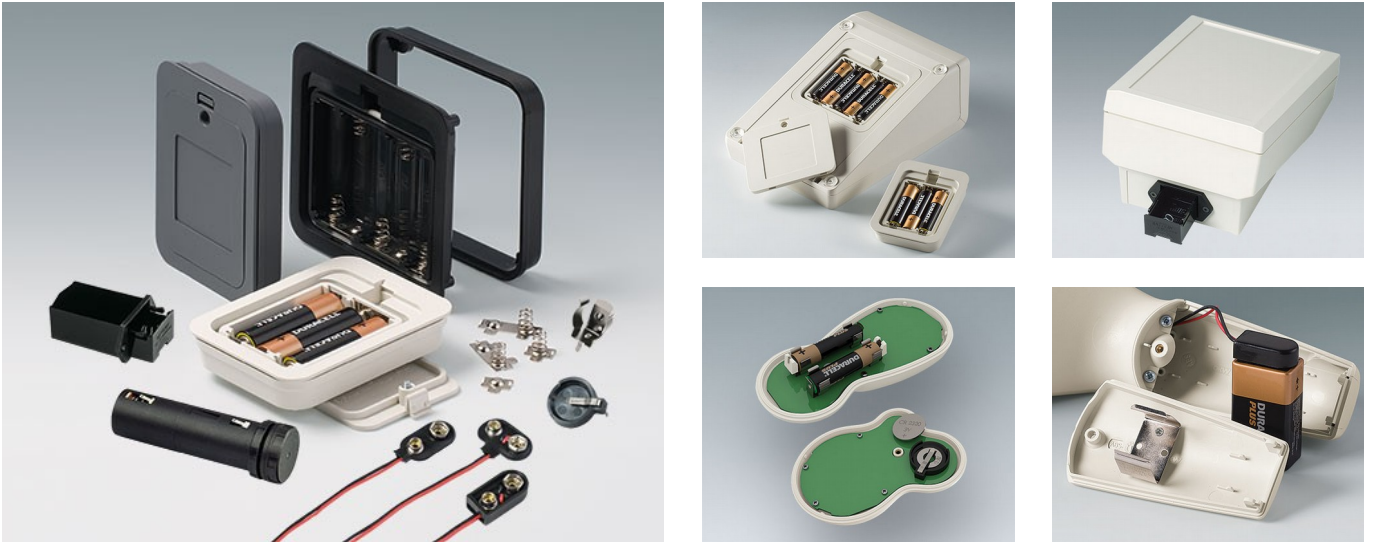

BATTERY COMPARTMENTS AND HOLDERS,

OKW

GEHÄUSE SYSTEME

BUTTON CELL HOLDERS

- Universal battery compartments and holders for AAA, AA, C and 9V size batteries for direct installation in front panels or enclosure walls.
- Also, button cell holders for installation on PCBs.

Customising Options

What do you still need for your own very personal product? We can supply enclosures and tuning knobs with all necessary modifications for fitting your electronic components.
Customising options for Battery compartments and holders, button cell holders

Machining

Printing

Laser marking

Installation / Assembly
of accessories

BATTERY COMPARTMENTS AND HOLDERS,

GEHÄUSE
SYSTEME

BUTTON CELL HOLDERS

Select Versions

A9156001
Battery holder, 2 x AA
PP
black RAL 9005

A9156003
Battery holder, 1 x 9 V (PP3)
Steel
nickel-plated

A9174004
Battery compartment, 4 x AA
ABS (UL 94 HB)
off-white RAL 9002

A9193037
Button cell holder, Ø 20 mm