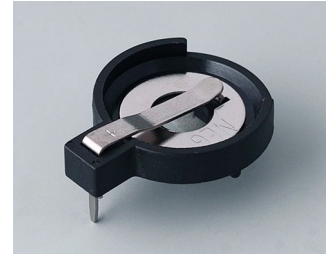

Machining

Printing

Laser marking

Installation / Assembly
of accessories

BATTERY COMPARTMENTS AND HOLDERS,

GEHÄUSE
SYSTEME

BUTTON CELL HOLDERS

Select Versions

A9156001
Battery holder, 2 x AA
PP
black RAL 9005

A9156003
Battery holder, 1 x 9 V (PP3)
Steel
nickel-plated

A9174004
Battery compartment, 4 x AA
ABS (UL 94 HB)
off-white RAL 9002

A9193037
Button cell holder, Ø 20 mm

A9193038
Button cell holder, Ø 23 mm

A9193039
Button cell holder, Ø 12 mm

A9193040
Button cell holder, Ø 16 mm

A9250250
Battery spacer
PE foam
50x25x4mm

A9250251
Battery spacer
PE foam
50x25x3mm

A9301330
Battery holder, 3 x AA
PA
black RAL 9005