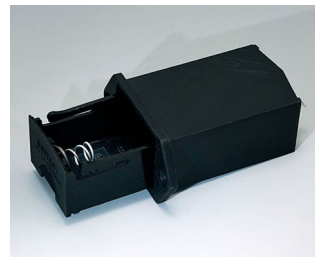

A9156001
Battery holder, 2 x AA
PP
black RAL 9005

A9156003
Battery holder, 1 x 9 V (PP3)
Steel
nickel-plated

A9174004
Battery compartment, 4 x AA
ABS (UL 94 HB)
off-white RAL 9002

A9193037
Button cell holder, Ø 20 mm

A9193038
Button cell holder, Ø 23 mm

A9193039
Button cell holder, Ø 12 mm

A9193040
Button cell holder, Ø 16 mm

A9250250
Battery spacer
PE foam
50x25x4mm

A9250251
Battery spacer
PE foam
50x25x3mm

A9301330
Battery holder, 3 x AA
PA
black RAL 9005

A9302510
Battery holder, 1 x 9 V (PP3)
PA
black RAL 9005

A9302540
Battery holder, 4 x AA
PA
black RAL 9005

BATTERY COMPARTMENTS AND HOLDERS,

GEHÄUSE
SYSTEME

BUTTON CELL HOLDERS

A9303210
Battery holder, 1 x C
PA
black RAL 9005