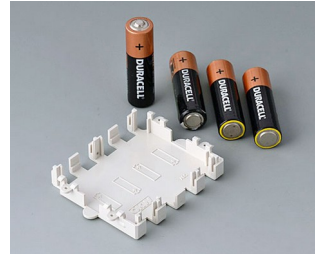

Customising Options

What do you still need for your own very personal product? We can supply enclosures and tuning knobs with all necessary modifications for fitting your electronic components.
Customising options for Battery compartments and holders, button cell holders

Machining

Printing

Laser marking

Installation / Assembly
of accessories

BATTERY COMPARTMENTS AND HOLDERS,

GEHÄUSE
SYSTEME

BUTTON CELL HOLDERS

Select Versions

A9156001
Battery holder, 2 x AA
PP
black RAL 9005

A9156003
Battery holder, 1 x 9 V (PP3)
Steel
nickel-plated

A9174004
Battery compartment, 4 x AA
ABS (UL 94 HB)
off-white RAL 9002

A9193037
Button cell holder, Ø 20 mm