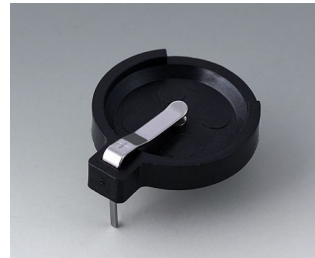

A9156001
Battery holder, 2 x AA
PP
black RAL 9005

A9156003
Battery holder, 1 x 9 V (PP3)
Steel
nickel-plated

A9174004
Battery compartment, 4 x AA
ABS (UL 94 HB)
off-white RAL 9002

A9193037
Button cell holder, Ø 20 mm

A9193038
Button cell holder, Ø 23 mm

A9193039
Button cell holder, Ø 12 mm

A9193040
Button cell holder, Ø 16 mm

A9250250
Battery spacer
PE foam
50x25x4mm

A9250251
Battery spacer
PE foam
50x25x3mm

A9301330
Battery holder, 3 x AA
PA
black RAL 9005