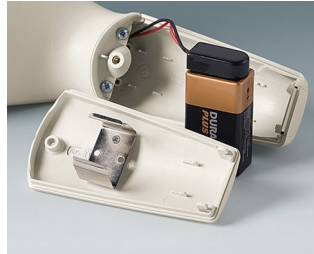

Machining

Printing

Laser marking

Installation / Assembly
of accessories

BATTERY COMPARTMENTS AND HOLDERS,

GEHÄUSE
SYSTEME

BUTTON CELL HOLDERS

Select Versions

A9156001
Battery holder, 2 x AA
PP
black RAL 9005

A9156003
Battery holder, 1 x 9 V (PP3)
Steel
nickel-plated

A9174004
Battery compartment, 4 x AA
ABS (UL 94 HB)
off-white RAL 9002

A9193037
Button cell holder, Ø 20 mm