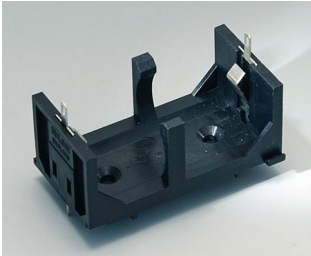

A9193038
Button cell holder, Ø 23 mm

A9193039
Button cell holder, Ø 12 mm

A9193040
Button cell holder, Ø 16 mm

A9250250
Battery spacer
PE foam
50x25x4mm

A9250251
Battery spacer
PE foam
50x25x3mm

A9301330
Battery holder, 3 x AA
PA
black RAL 9005

A9302510
Battery holder, 1 x 9 V (PP3)
PA
black RAL 9005

A9302540
Battery holder, 4 x AA
PA
black RAL 9005

BATTERY COMPARTMENTS AND HOLDERS,

GEHÄUSE
SYSTEME

BUTTON CELL HOLDERS

A9303210
Battery holder, 1 x C
PA
black RAL 9005