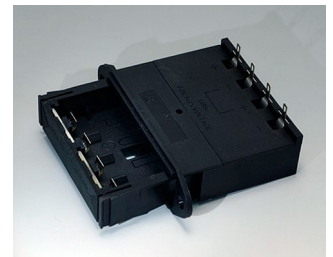

A9156001
Battery holder, 2 x AA
PP
black RAL 9005

A9156003
Battery holder, 1 x 9 V (PP3)
Steel
nickel-plated

A9174004
Battery compartment, 4 x AA
ABS (UL 94 HB)
off-white RAL 9002

A9193037
Button cell holder, Ø 20 mm

A9193038
Button cell holder, Ø 23 mm

A9193039
Button cell holder, Ø 12 mm

A9193040
Button cell holder, Ø 16 mm

A9250250
Battery spacer
PE foam
50x25x4mm

A9250251
Battery spacer
PE foam
50x25x3mm

A9301330
Battery holder, 3 x AA
PA
black RAL 9005

A9302510
Battery holder, 1 x 9 V (PP3)
PA
black RAL 9005

A9302540
Battery holder, 4 x AA
PA
black RAL 9005

BATTERY COMPARTMENTS AND HOLDERS,

GEHÄUSE
SYSTEME

BUTTON CELL HOLDERS

A9303210
Battery holder, 1 x C
PA
black RAL 9005