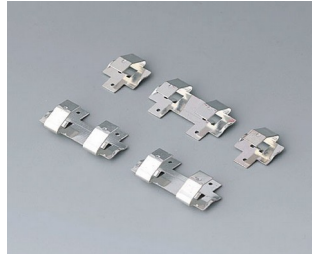

BATTERY COMPARTMENTS AND HOLDERS,

GEHÄUSE
SYSTEME

BUTTON CELL HOLDERS

Accessory "battery"

A9156002
Plug-in contact, 1 x 9 V (PP3)

A9161001
Set of battery clips, 4 x AA
Steel
tin-plated

A9193003
Battery-clips, double contact
Steel
tin-plated

A9193004
Battery-clips, single contact
Steel
tin-plated

A9193005
Battery clips, double contact
Steel
nickel-plated

A9193006
Battery-clips, single contact
Steel
nickel-plated

A9193008
Battery clips, double contact
CuBe
nickel-plated