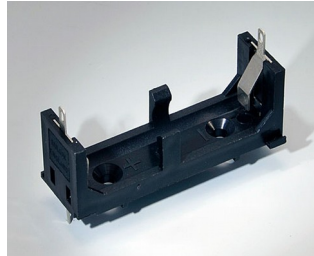

A9193038
Button cell holder, Ø 23 mm

A9193039
Button cell holder, Ø 12 mm

A9193040
Button cell holder, Ø 16 mm

A9250250
Battery spacer
PE foam
50x25x4mm

A9250251
Battery spacer
PE foam
50x25x3mm

A9301330
Battery holder, 3 x AA
PA
black RAL 9005

A9302510
Battery holder, 1 x 9 V (PP3)
PA
black RAL 9005

A9302540
Battery holder, 4 x AA
PA
black RAL 9005

BATTERY COMPARTMENTS AND HOLDERS,

GEHÄUSE
SYSTEME

BUTTON CELL HOLDERS

A9303210
Battery holder, 1 x C
PA
black RAL 9005

A9303310
Battery holder, 1 x AA
PA
black RAL 9005

A9336117
Battery compartment kit, 3 x AA
ABS (UL 94 HB)
off-white RAL 9002
93x69mm
IP 54

A9336118
Battery compartment kit, 3 x AA
ABS (UL 94 HB)
lava
93x69mm
IP 54