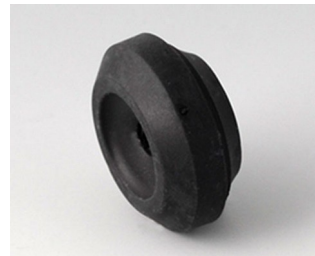

# CABLE GLANDS, STRAIN RELIEF

**C2312419**  
Cable gland M12x1.5  
PA 6  
black RAL 9005  
IP 68 opt.

**C2312518**  
Cable gland M12x1.5, bending  
protection  
PA 6  
silver grey RAL 7001  
IP 68 opt.

**C2312917**  
Cable gland M12x1.5, pressure  
compensation  
PA 6 (UL 94 V-0)  
light grey RAL 7035  
IP 68