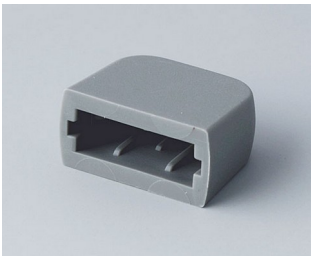

# USB COVERS

To lock the USB interface or simply to insert into type A USB sockets. Offers protection from damage and foreign matter.

## Select Versions

**A9320008**  
USB end cover  
TPE  
volcano

**A9320107**  
USB cover  
PP  
off-white RAL 9002  
35x13mm

**A9320207**  
USB cover, type Mini-USB  
PP  
off-white RAL 9002  
29.5x8.5mm