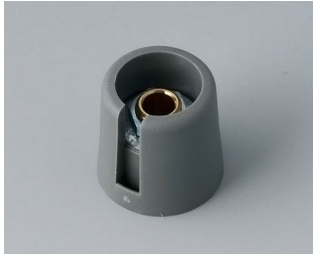

COM-KNOBS

Select Versions

A3016048
COM-KNOBS 16, with recess
PA 6
volcano
16x16mm 4mm