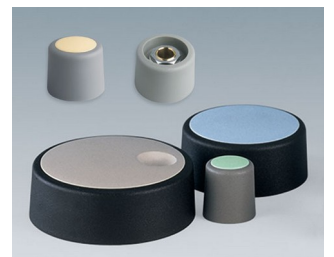

COM-KNOBS

Modern collet knob system

Aesthetic design, a modern selection of pastel colours, and a secure collet fixing system are the main features of our COM-KNOBS range. These very attractive tuning knobs will give your application a high-quality appearance.

- modern and innovative control knobs
- cover with a matt chrome finish for a classy metallic look (sizes 23-40)
- reliable operation with the tried and tested collet fixing system
- convenient assembly from the front with tight fitting on the axis
- with/without slot for arrow marking elements
- clip-on covers with or without a finger recess for finer control and adjustment (sizes 40-50)
- also suitable for fitting accessory disks, dials, stator and nut covers
- the design is similar to our innovative TOP-KNOBS series; this guarantees you a uniform appearance when using the two knob technologies
- modern colour combinations

knob sizes	boreholes
ø 16, 20, 23 mm	4 mm, 6 mm, 1/4"
ø 31 mm	6 mm, 1/4"
ø 40, 50 mm	6 mm, 8 mm