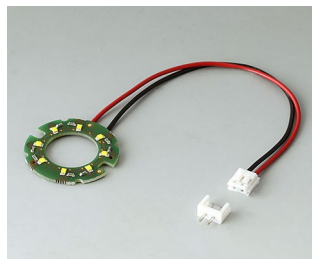

B8733004
LED illumination kit