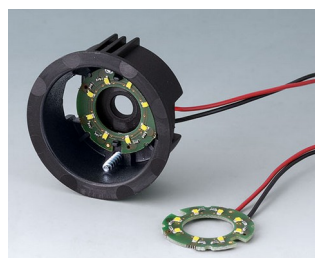

- innovative design for flush fitting or surface mounting
- the flush-fitting version represents an attractive transition between the knob and the front of the device; the knob can be illuminated, that is, a ring lights up between the recess and the knob cover
- with the surface-mounted version, the knob design makes a great impression thanks to the slight inclination of the body towards the inner axis, thus allowing ergonomically comfortable operation; the knob is mounted on an approx. 3 mm high ring, which can be illuminated if required
- illumination possible with modern, energy-saving SMD LED technology for power supply units with 5 V: either white backlight for the colours diamond, emerald and sapphire or RGB backlight for individual colours as accessory
- knob with or without knurls
- cover with or without finger recess for fine adjustments
- tried and tested collet fixture system with secure fit on the axle
- max. torques: assembly = 1.5 Nm, function = 1.2 Nm

knob sizes boreholes

ø 33 mm 6 mm, 1/4"

ø 41 mm 6 mm

Minimum Components for 1 STAR-KNOB:

1 knob, 1 cover, 1 assembly kit

STAR-KNOBS

Applications and Examples

For rotary potentiometers or rotary pulse generators with round shaft ends in accordance with DIN 41591, including touch function. Measuring and control technology, health care, heating and air conditioning, communication devices, building management, smart factory,