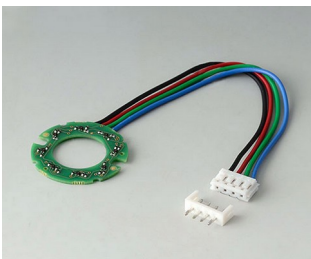

- innovative design for flush fitting or surface mounting
- the flush-fitting version represents an attractive transition between the knob and the front of the device; the knob can be illuminated, that is, a ring lights up between the recess and the knob cover
- with the surface-mounted version, the knob design makes a great impression thanks to the slight inclination of the body towards the inner axis, thus allowing ergonomically comfortable operation; the knob is mounted on an approx. 3 mm high ring, which can be illuminated if required
- illumination possible with modern, energy-saving SMD LED technology for power supply units with 5 V: either white backlight for the colours diamond, emerald and sapphire or RGB backlight for individual colours as accessory
- knob with or without knurls
- cover with or without finger recess for fine adjustments
- tried and tested collet fixture system with secure fit on the axle
- max. torques: assembly = 1.5 Nm, function = 1.2 Nm

B8641008
Cover 41
PA 6
volcano

B8641009
Cover 41
PA 6
nero

B8641108
Cover 41, with finger recess
PA 6
volcano

B8641109
Cover 41, with finger recess
PA 6
nero

Accessory "illumination"

B7546001
LED illumination kit, 8 LEDs
(RGB backlight)