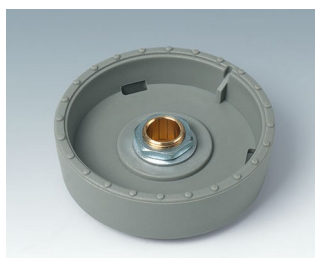

- innovative design for flush fitting or surface mounting
- the flush-fitting version represents an attractive transition between the knob and the front of the device; the knob can be illuminated, that is, a ring lights up between the recess and the knob cover
- with the surface-mounted version, the knob design makes a great impression thanks to the slight inclination of the body towards the inner axis, thus allowing ergonomically comfortable operation; the knob is mounted on an approx. 3 mm high ring, which can be illuminated if required
- illumination possible with modern, energy-saving SMD LED technology for power supply units with 5 V: either white backlight for the colours diamond, emerald and sapphire or RGB backlight for individual colours as accessory
- knob with or without knurls
- cover with or without finger recess for fine adjustments
- tried and tested collet fixture system with secure fit on the axle
- max. torques: assembly = 1.5 Nm, function = 1.2 Nm

knob sizes boreholes

ø 33 mm 6 mm, 1/4"

ø 41 mm 6 mm

Minimum Components for 1 STAR-KNOB:

1 knob, 1 cover, 1 assembly kit

STAR-KNOBS

Applications and Examples

For rotary potentiometers or rotary pulse generators with round shaft ends in accordance with DIN 41591, including touch function. Measuring and control technology, health care, heating and air conditioning, communication devices, building management, smart factory,