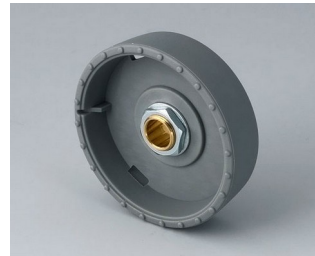

- innovative design for flush fitting or surface mounting
- the flush-fitting version represents an attractive transition between the knob and the front of the device; the knob can be illuminated, that is, a ring lights up between the recess and the knob cover
- with the surface-mounted version, the knob design makes a great impression thanks to the slight inclination of the body towards the inner axis, thus allowing ergonomically comfortable operation; the knob is mounted on an approx. 3 mm high ring, which can be illuminated if required
- illumination possible with modern, energy-saving SMD LED technology for power supply units with 5 V: either white backlight for the colours diamond, emerald and sapphire or RGB backlight for individual colours as accessory
- knob with or without knurls
- cover with or without finger recess for fine adjustments
- tried and tested collet fixture system with secure fit on the axle
- max. torques: assembly = 1.5 Nm, function = 1.2 Nm

B8133068
STAR-KNOBS 33, with knurls
PA 6
volcano
33x14mm 6mm

B8133069
STAR-KNOBS 33, with knurls
PA 6
nero
33x14mm 6mm

B8133638
STAR-KNOBS 33, with knurls
PA 6
volcano
33x14mm 1/4"

B8133639
STAR-KNOBS 33, with knurls
PA 6
nero
33x14mm 1/4"

B8141068
STAR-KNOBS 41, with knurls
PA 6
volcano
41x14mm 6mm

B8141069
STAR-KNOBS 41, with knurls
PA 6
nero
41x14mm 6mm

B8233061
STAR-KNOBS 33
PC (UL 94 HB)
diamond
33x14mm 6mm

B8233065
STAR-KNOBS 33
PC (UL 94 HB)
emerald
33x14mm 6mm