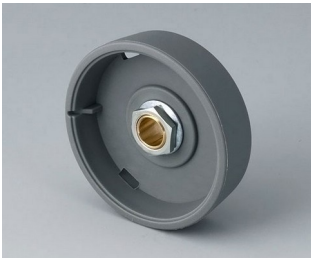

- innovative design for flush fitting or surface mounting
- the flush-fitting version represents an attractive transition between the knob and the front of the device; the knob can be illuminated, that is, a ring lights up between the recess and the knob cover
- with the surface-mounted version, the knob design makes a great impression thanks to the slight inclination of the body towards the inner axis, thus allowing ergonomically comfortable operation; the knob is mounted on an approx. 3 mm high ring, which can be illuminated if required
- illumination possible with modern, energy-saving SMD LED technology for power supply units with 5 V: either white backlight for the colours diamond, emerald and sapphire or RGB backlight for individual colours as accessory
- knob with or without knurls
- cover with or without finger recess for fine adjustments
- tried and tested collet fixture system with secure fit on the axle
- max. torques: assembly = 1.5 Nm, function = 1.2 Nm

System components to complete

B8033068
STAR-KNOBS 33
PA 6
volcano
33x14mm 6mm

B8033069
STAR-KNOBS 33
PA 6
nero
33x14mm 6mm

B8033638
STAR-KNOBS 33
PA 6
volcano
33x14mm 1/4"

B8033639
STAR-KNOBS 33
PA 6
nero
33x14mm 1/4"