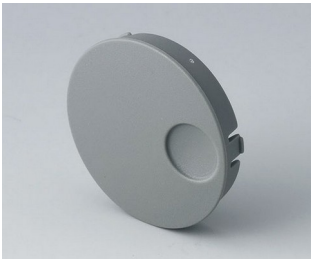

B8641108
Cover 41, with finger recess
PA 6
volcano